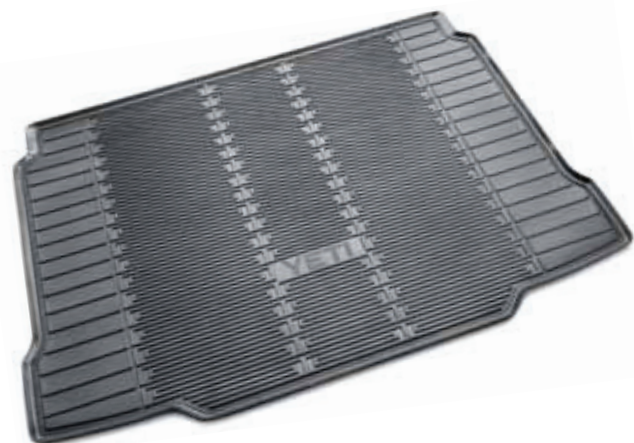

Floor Mat Set - Textile (4pcs) (5L2061404)

Floor Mat Set - Rubber (4pcs) (5L2061550B)

Tow Rope (GAA500001)

Version 8 Navigation DVD for Columbus Navigation System (3T0051859AH)

Rubber Matt without false floor
(5L6061160B)