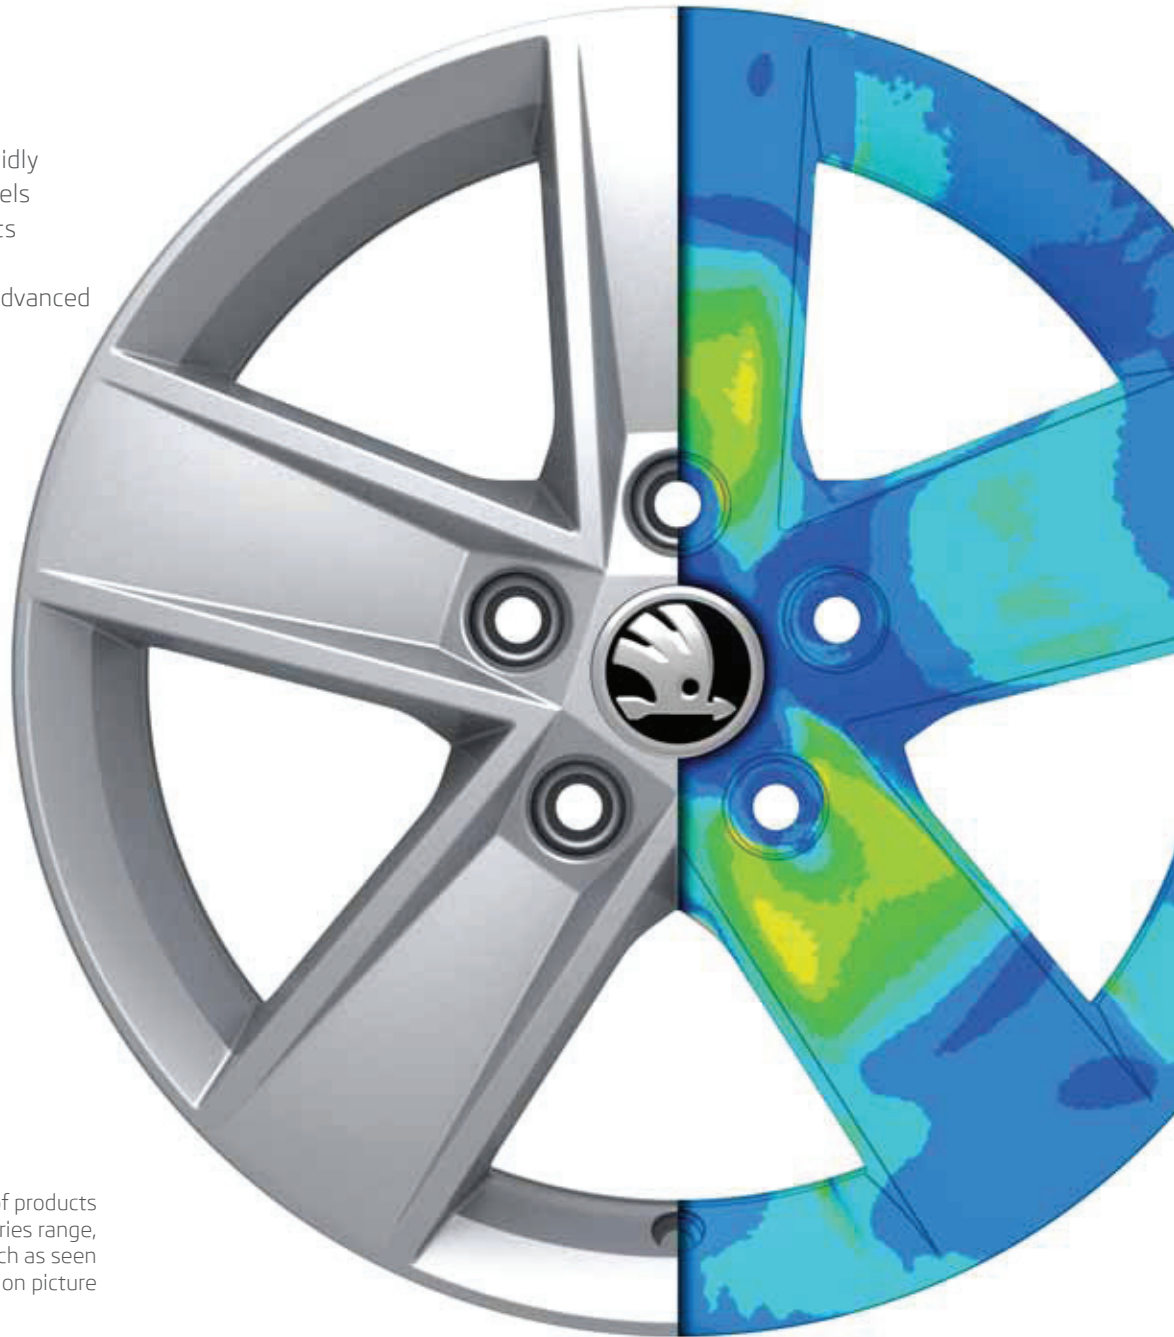

Alloy wheels

Quality, safety and design

Alloy wheels from the line of ŠKODA Genuine Accessories vividly illustrate the joining of quality, function and aesthetics. Wheels from ŠKODA Genuine Accessories range pass through all tests such as serial production wheels and thus ensure their high quality and safety in traffic. Today, the testing system is so advanced that practically every part of the wheel is tested for material strain.

All wheels have to comply with strict requirements that are imposed on this so-called "vital part". Certified suppliers guarantee quality and compliance with defined parameters of produced wheels. Due to a range of designs and colour versions of cast wheels, you can individualise your Yeti exactly according to your imagination.

For maximizing the quality of products from the ŠKODA Genuine Accessories range, computer technology is used, such as seen on this alloy wheel simulation picture